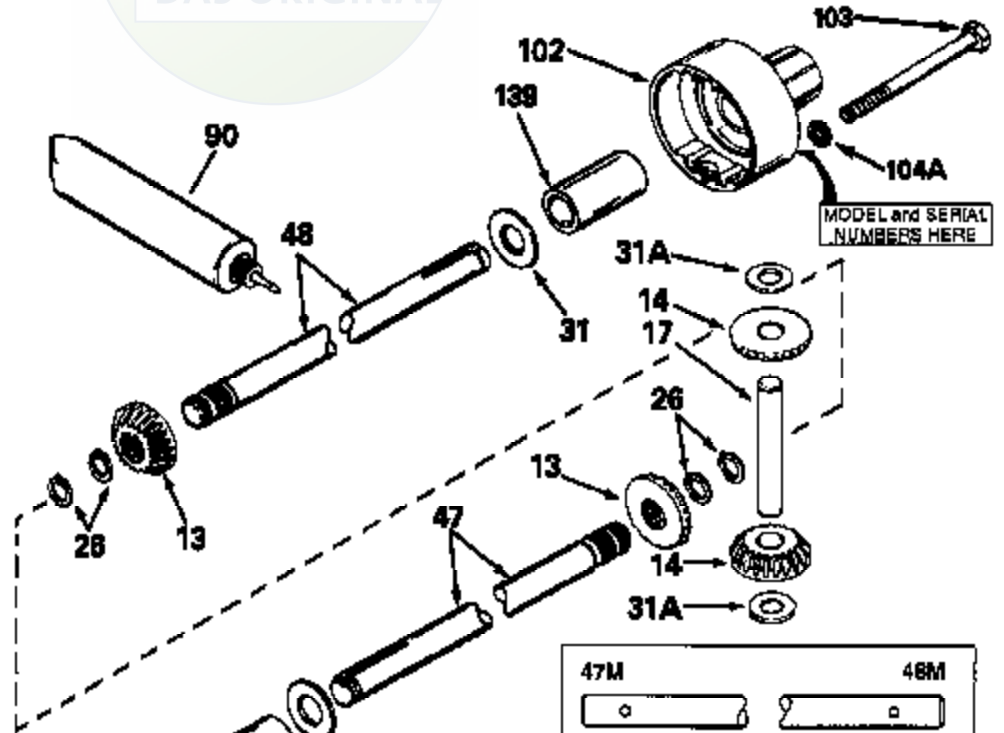

JOIST

SICHER IST DAS:
DAS ORIGINAL

47	48
47A	48A
47B	48B
47C	48C
47D	48D
47E	48E
47H	48H
47L	48L

47M	48M
47P	48P
47R	48R
47V	48V
47W	48W
47X	48X

Ref #	Part Number	Qty	Description
17	786040		Pin, Drive
26	792018		Ring, Retaining
31	780001		Washer (3/4" ID x 1-1/2" OD x 1/16" t hick)
31A	780096		Washer, Thrust
47A	774296		Axle (6-7/32" long)
48A	774297		Axle (16-1/32" long)
82	786070		Sprocket. No Teeth 48. O.D. 7.920
82	786041A		Sprocket. No Teeth 45. O.D. 7.389
82	786042		Sprocket. No Teeth 40. O.D. 6.650
82	786043		Sprocket. No Teeth 54. O.D. 8.823
82	786051		Sprocket. No Teeth 60. O.D. 9.841
90	788067B		Grease (32 oz. bottle Bentonite greas e)
101	774344	100-158A	Differential Carrier Hsg (Incl. 137)
102	774345	Peerless	Differential Carrier Hsg (Incl. 139)
103	792041		Screw, 5/16-18 x 3-3/4"
104A	792061		Washer, Flat, 5/16"
104	792042		Nut, Lock, 5/16-18 (Use as required)
137	780077		Bushing (3/4" ID x 1-1/16" OD x 2-1/1 6" long)
139	780077		Bushing (3/4 ID x 1-1/16" OD x 2-1/16 " long)