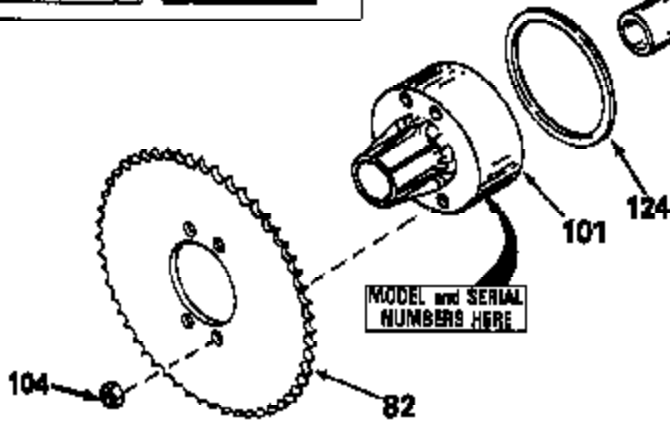

JOIST

SICHER IST DAS:
DAS ORIGINAL

47	48
47A	48A
47B	48B
47C	48C
47D	48D
47E	48E
47H	48H
47L	48L

47M	48M
47P	48P
47R	48R
47V	48V
47W	48W
47X	48X

Ref #	Part Number	Qty	Description
17	786040		Pin, Drive
26	792018		Ring, Retaining
31	780001		Washer (3/4" ID x 1-1/2" OD x 1/16" t hick)
31A	780096		Washer, Thrust
47A	774296		Axle (6-7/32" long)
48A	774297		Axle (16-1/32" long)
82	786070		Sprocket. No Teeth 48. O.D. 7.920
82	786041A		Sprocket. No Teeth 45. O.D. 7.389
82	786042		Sprocket. No Teeth 40. O.D. 6.650
82	786043		Sprocket. No Teeth 54. O.D. 8.823
82	786051		Sprocket. No Teeth 60. O.D. 9.841
90	788067B		Grease (32 oz. bottle Bentonite greas e)
101	774344	100-158A	Differential Carrier Hsg (Incl. 137)
102	774345	Peerless	Differential Carrier Hsg (Incl. 139)
103	792041		Screw, 5/16-18 x 3-3/4"
104A	792061		Washer, Flat, 5/16"
104	792042		Nut, Lock, 5/16-18 (Use as required)
137	780077		Bushing (3/4" ID x 1-1/16" OD x 2-1/1 6" long)
139	780077		Bushing (3/4 ID x 1-1/16" OD x 2-1/16 " long)